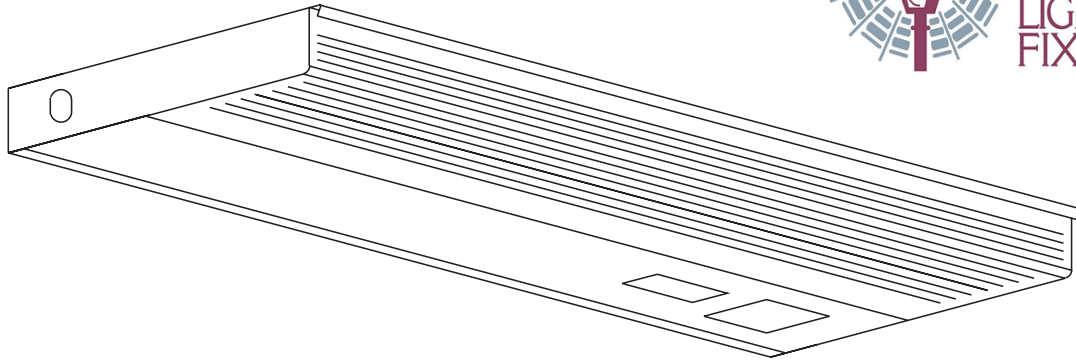

“UCM”
MiniUndercounter 1-1/8”

TOP
WITHOUT DIFFUSER

FRONT

IDENTICAL ON
OPPOSITE END

DIFFUSER
RIBBED WHITE
ACRYLIC

T-5	
SIZE	LENGTH
(1) 8W	12-3/16
(1) 13W	21-3/16
(2) 8W (T)	24-7/16
8W+13W (T)	33-7/16
(2) 13W (T)	42-7/16

(T) Tandem

Available lamped or lamped & Switched