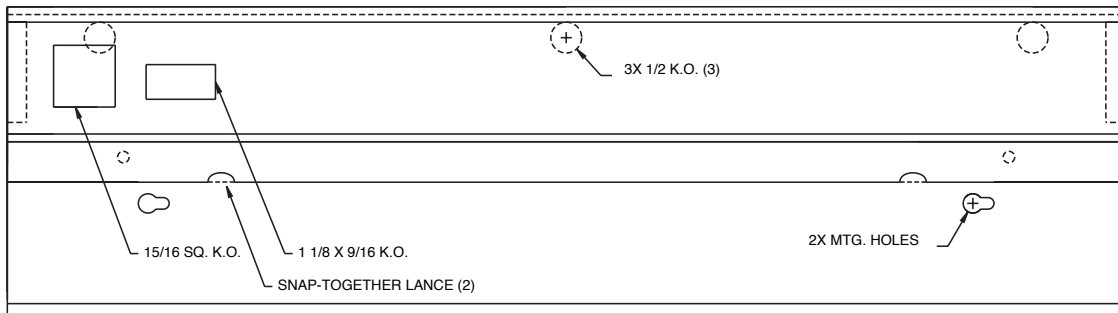

“UCM”
MiniUndercounter 1-1/8”

TOP
WITHOUT DIFFUSER

FRONT

IDENTICAL ON
OPPOSITE END

DIFFUSER
RIBBED WHITE
ACRYLIC

T-5	
SIZE	LENGTH
(1) 8W	12-3/16
(1) 13W	21-3/16
(2) 8W (T)	24-7/16
8W+13W (T)	33-7/16
(2) 13W (T)	42-7/16

(T) Tandem

Available lamped or lamped & Switched