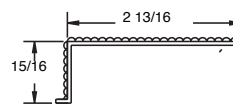

“UCM”
MiniUndercounter 1-1/8”

TOP
WITHOUT DIFFUSER

FRONT

IDENTICAL ON
OPPOSITE END

DIFFUSER
RIBBED WHITE
ACRYLIC

T-5	
SIZE	LENGTH
(1) 8W	12-3/16
(1) 13W	21-3/16
(2) 8W (T)	24-7/16
8W+13W (T)	33-7/16
(2) 13W (T)	42-7/16

(T) Tandem

Available lamped or lamped & Switched