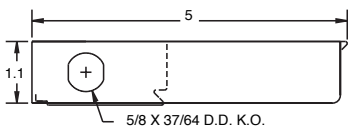

“UCM”
MiniUndercounter 1-1/8”

TOP
WITHOUT DIFFUSER

FRONT

IDENTICAL ON
OPPOSITE END

DIFFUSER
RIBBED WHITE
ACRYLIC

T-5	
SIZE	LENGTH
(1) 8W	12-3/16
(1) 13W	21-3/16
(2) 8W (T)	24-7/16
8W+13W (T)	33-7/16
(2) 13W (T)	42-7/16

(T) Tandem

Available lamped or lamped & Switched