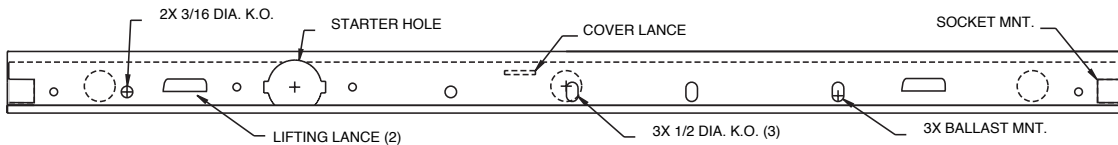

“UCM”
MiniUndercounter 1-1/8”

TOP
WITHOUT DIFFUSER

FRONT

IDENTICAL ON
OPPOSITE END

DIFFUSER
RIBBED WHITE
ACRYLIC

T-5	
SIZE	LENGTH
(1) 8W	12-3/16
(1) 13W	21-3/16
(2) 8W (T)	24-7/16
8W+13W (T)	33-7/16
(2) 13W (T)	42-7/16

(T) Tandem

Available lamped or lamped & Switched