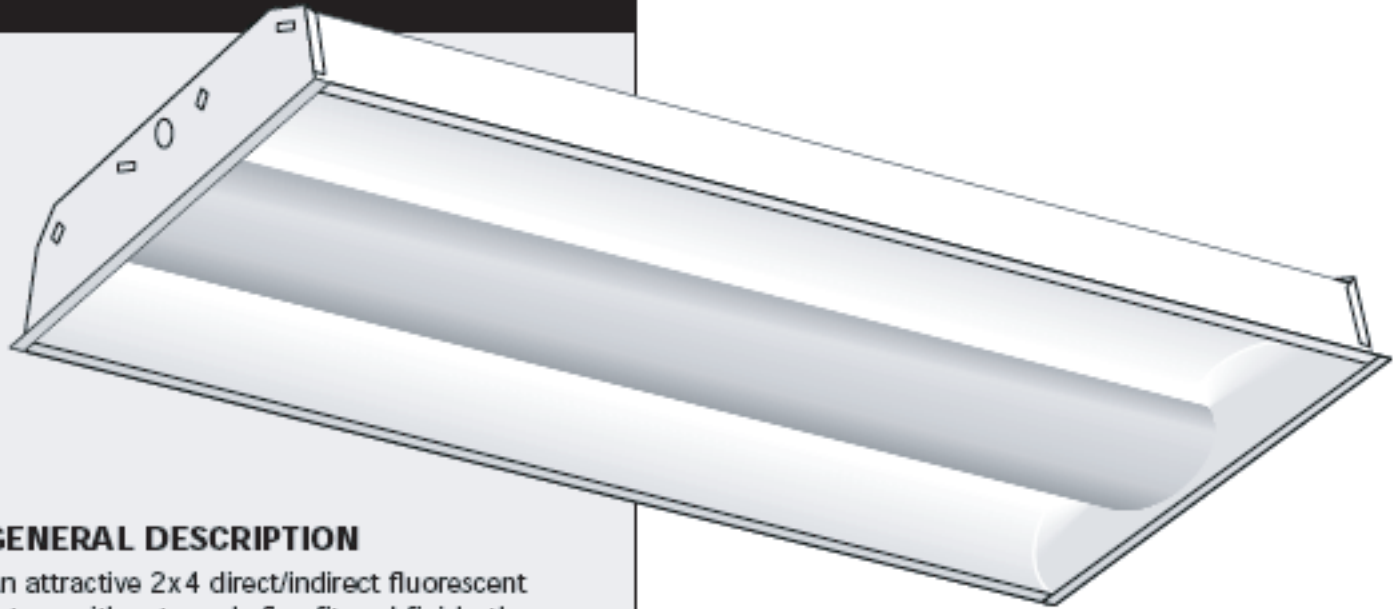

“LYI”

2 x 4 RDI Recessed Deep Direct/Indirect

Edsun Lighting Fixture Mnfg.
569 West 17 Street
Hialeah, FL 33010

GENERAL DESCRIPTION

An attractive 2x4 direct/indirect fluorescent fixture with extremely fine fit and finish, the 2x4 RDI provides soft, balanced illumination for a contemporary appearance and comfortable light environment.

The housing and lamp compartment are fully recessed above the ceiling plane, and there is no visible light source or apparent glare. The perforated baffle and curved reflector produce a combination of direct and indirect light, fully illuminating the fixture.

SPECIFICATIONS

Housing: 20-gauge cold rolled steel.

Perforated Baffle: White perforated metal basket with white opal acrylic diffuser inlay. Releases with retractable pins for fast relamping and tool-free maintenance.

End View: 2 x 4 Recessed Deep Direct/Indirect

ORDERING INFORMATION

Catalog No.	Lamps	Length
	3	48"

NOTES

Dimensions subject to change without notice.