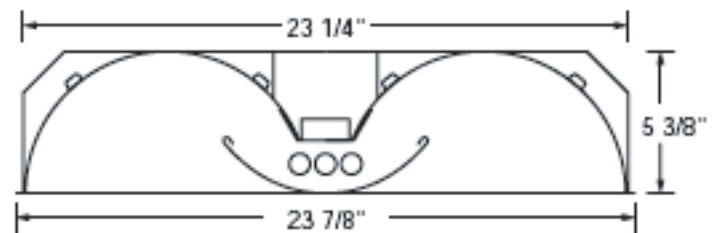

The housing and lamp compartment are fully recessed above the ceiling plane, and there is no visible light source or apparent glare. The perforated baffle and curved reflector produce a combination of direct and indirect light, fully illuminating the fixture.

SPECIFICATIONS

Housing: 20-gauge cold rolled steel.

Perforated Baffle: White perforated metal basket with white opal acrylic diffuser inlay. Releases with retractable pins for fast relamping and tool-free maintenance.

End View: 2 x 4 Recessed Deep Direct/Indirect

ORDERING INFORMATION

Catalog No.	Lamps	Length
	3	48"

NOTES

Dimensions subject to change without notice.