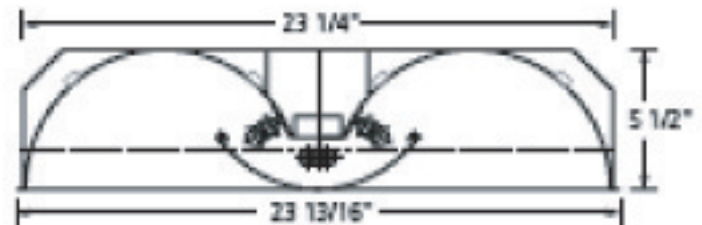

SPECIFICATIONS

Housing: 20-gauge cold rolled steel.

Perforated Baffle: White perforated metal basket with white opal acrylic diffuser inlay. Releases with retractable pins for fast relamping and maintenance.

End View: 2x2 Recessed Deep Direct/Indirect

Typical Lamp with 2G11 Base

ORDERING INFORMATION

Catalog No.	Lamps	Length
	2 or 3	24"

NOTES

Dimensions subject to change without notice.