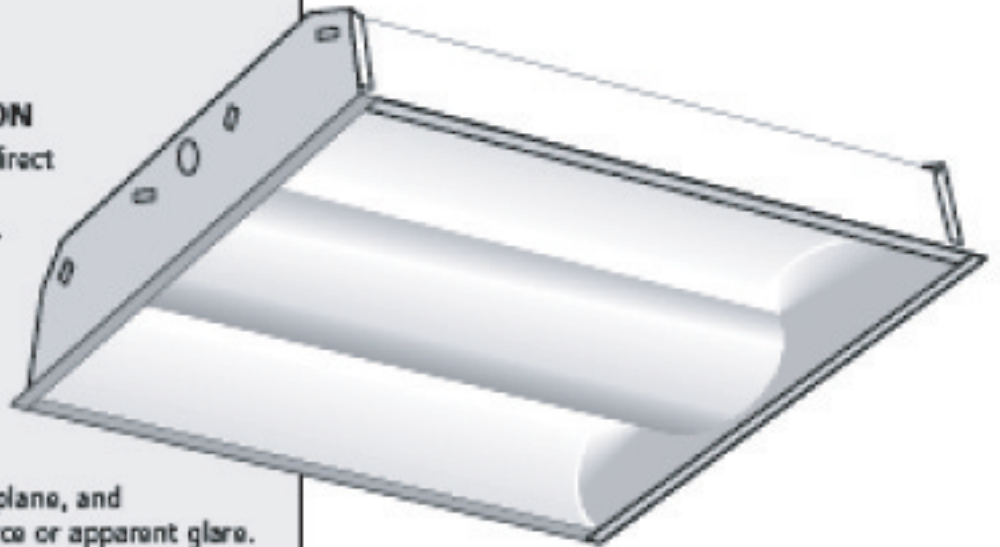

An attractive 2x2 direct/indirect fluorescent fixture with extremely fine fit and finish. The 2x2 RDI provides soft, balanced illumination for a contemporary appearance and comfortable light environment.

The housing and lamp compartment are fully recessed above the ceiling plane, and there is no visible light source or apparent glare. The perforated baffle and curved reflector produce a combination of direct and indirect light, fully illuminating the fixture.

SPECIFICATIONS

Housing: 20-gauge cold rolled steel.

Perforated Baffle: White perforated metal basket with white opal acrylic diffuser inlay. Releases with retractable pins for fast relamping and maintenance.

End View: 2x2 Recessed Deep Direct/Indirect

Typical Lamp with 2G11 Base

ORDERING INFORMATION

Catalog No.	Lamps	Length
	2 or 3	24"

NOTES

Dimensions subject to change without notice.