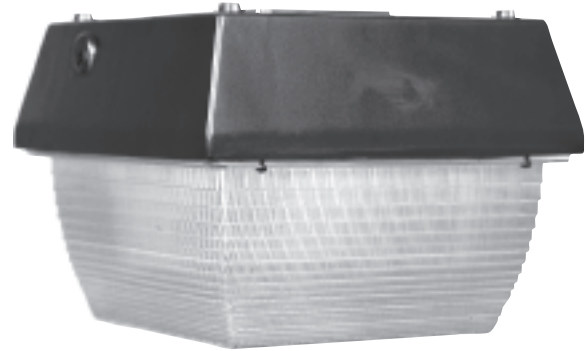

# “CL12”

12 x 12  
Square Vandalier  
Series

**EDSUN**  
LIGHTING  
FIXTURE Mfg

*Committed To Quality!*

Fluorescent & HID Manufacturer

Listed for Wet Locations

70 to 150W MH | 70-150W HPS | 70w Fluorescent

## FEATURES

- Die Cast Aluminum Housing
- Injection Molded Lens
- Threaded Conduit Access
- Lamp Included

## ORDERING INFORMATION

Catalog #	Description	Volts	Ballast Type	Lamp
<b>METAL HALIDE/HPS/Fluorescent</b>				
CL12MH70-175MTMED	70thru175 watt M	Quad V	HX-HPF	MH70-175/U/M
CL12HPS70-150MTMED	70-150 watt HPS	Quad V	HX-HPF	HPS70-150/M
CL12Q70UNV	70w CompFluor4Pin	120-277V	UNV	F70QBX

## DIMENSIONS

Approx. Weight: 18 lbs.

Replacement Lenses

Clear prismatic injection molded polycarbonate/acrylic refractor lens with UV inhibitors that minimize discoloration.