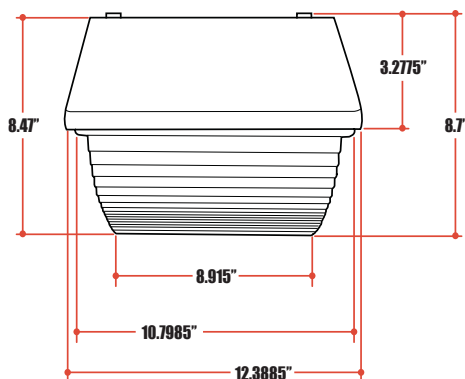

## DIMENSIONS

Approx. Weight: 18 lbs.

Replacement Lenses

Clear prismatic injection molded polycarbonate/acrylic refractor lens with UV inhibitors that minimize discoloration.