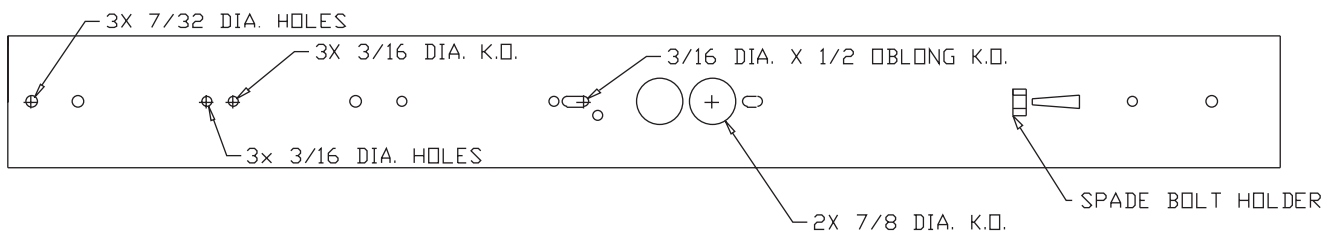

# “CBU”

**TOP  
W/O DIFFUSER**

**COVER**

**END W/O PLATE**

**END PLATE**

STANDARD PAIR IS ONE PLAIN  
AND ONE WITH KOs

**DIFFUSER  
RIBBED**

T8	
SIZE	LENGTH
(1) 17W	24-1/4
(1) 25W	36-1/4
(1) 32W	48-1/4

T12	
SIZE	LENGTH
(1) 20W	24-1/4
(1) 30W	36-1/4
(1) 40W	48-1/4