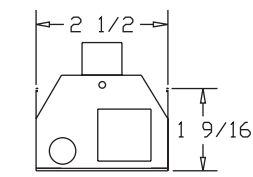

# “CBU”

**TOP  
W/O DIFFUSER**

**COVER**

**END W/O PLATE**

**END PLATE**

STANDARD PAIR IS ONE PLAIN  
AND ONE WITH KOs

**DIFFUSER  
RIBBED**

T8	
SIZE	LENGTH
(1) 17W	24-1/4
(1) 25W	36-1/4
(1) 32W	48-1/4

T12	
SIZE	LENGTH
(1) 20W	24-1/4
(1) 30W	36-1/4
(1) 40W	48-1/4