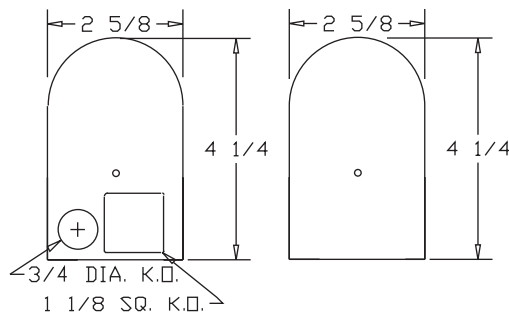

# “CBU”

**TOP  
W/O DIFFUSER**

**COVER**

**END W/O PLATE**

**END PLATE**

STANDARD PAIR IS ONE PLAIN  
AND ONE WITH KOs

**DIFFUSER  
RIBBED**

T8	
SIZE	LENGTH
(1) 17W	24-1/4
(1) 25W	36-1/4
(1) 32W	48-1/4

T12	
SIZE	LENGTH
(1) 20W	24-1/4
(1) 30W	36-1/4
(1) 40W	48-1/4