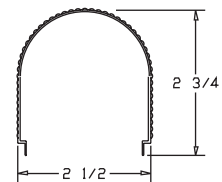

# “CBU”

**TOP  
W/O DIFFUSER**

**COVER**

**END W/O PLATE**

**END PLATE**

STANDARD PAIR IS ONE PLAIN  
AND ONE WITH KOs

**DIFFUSER  
RIBBED**

T8	
SIZE	LENGTH
(1) 17W	24-1/4
(1) 25W	36-1/4
(1) 32W	48-1/4

T12	
SIZE	LENGTH
(1) 20W	24-1/4
(1) 30W	36-1/4
(1) 40W	48-1/4