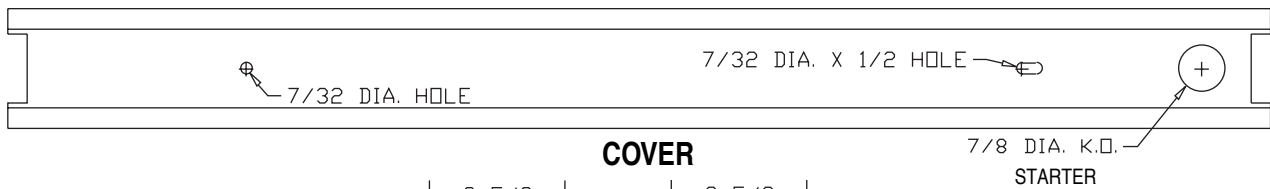

# “CBU”

**TOP  
W/O DIFFUSER**

**COVER**

**END W/O PLATE**

**END PLATE**

STANDARD PAIR IS ONE PLAIN  
AND ONE WITH KOs

**DIFFUSER  
RIBBED**

T8	
SIZE	LENGTH
(1) 17W	24-1/4
(1) 25W	36-1/4
(1) 32W	48-1/4

T12	
SIZE	LENGTH
(1) 20W	24-1/4
(1) 30W	36-1/4
(1) 40W	48-1/4