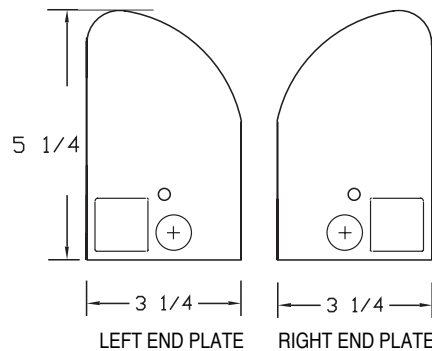

“CB”

**TOP
W/O DIFFUSER**

COVER

END W/O PLATE

END PLATE

STANDARD PAIR HAS KOS
ON BOTH ENDS.
ALSO AVAILABLE WITHOUT KOS

DIFFUSER

T8	
SIZE	LENGTH
(1 OR 2) 17W	24-1/4
(1 OR 2) 25W	36-1/4
(1 OR 2) 32W	48-1/4

T12	
SIZE	LENGTH
(1 OR 2) 20W	24-1/4
(1 OR 2) 30W	36-1/4
(1 OR 2) 40W	48-1/4