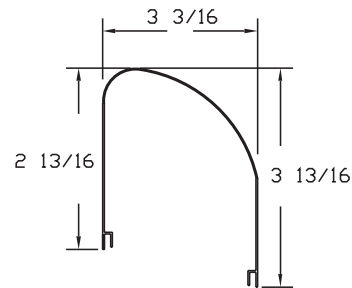

“CB”

**TOP
W/O DIFFUSER**

COVER

END W/O PLATE

END PLATE

STANDARD PAIR HAS KOS
ON BOTH ENDS.
ALSO AVAILABLE WITHOUT KOS

DIFFUSER

T8	
SIZE	LENGTH
(1 OR 2) 17W	24-1/4
(1 OR 2) 25W	36-1/4
(1 OR 2) 32W	48-1/4

T12	
SIZE	LENGTH
(1 OR 2) 20W	24-1/4
(1 OR 2) 30W	36-1/4
(1 OR 2) 40W	48-1/4