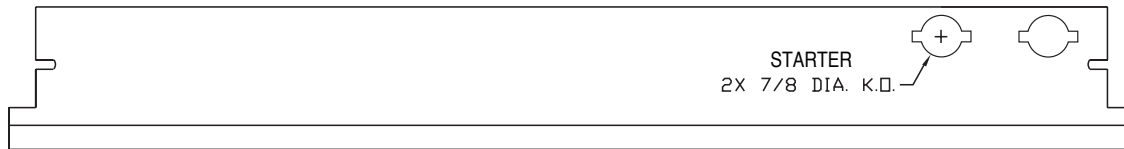

“CB”

**TOP
W/O DIFFUSER**

COVER

END W/O PLATE

END PLATE

STANDARD PAIR HAS KOS
ON BOTH ENDS.
ALSO AVAILABLE WITHOUT KOS

DIFFUSER

T8	
SIZE	LENGTH
(1 OR 2) 17W	24-1/4
(1 OR 2) 25W	36-1/4
(1 OR 2) 32W	48-1/4

T12	
SIZE	LENGTH
(1 OR 2) 20W	24-1/4
(1 OR 2) 30W	36-1/4
(1 OR 2) 40W	48-1/4