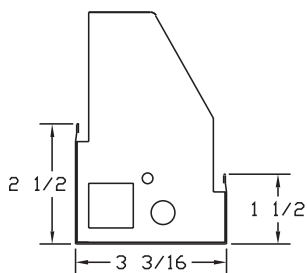

“CB”

**TOP
W/O DIFFUSER**

COVER

END W/O PLATE

END PLATE

STANDARD PAIR HAS KOS
ON BOTH ENDS.
ALSO AVAILABLE WITHOUT KOS

DIFFUSER

T8	
SIZE	LENGTH
(1 OR 2) 17W	24-1/4
(1 OR 2) 25W	36-1/4
(1 OR 2) 32W	48-1/4

T12	
SIZE	LENGTH
(1 OR 2) 20W	24-1/4
(1 OR 2) 30W	36-1/4
(1 OR 2) 40W	48-1/4