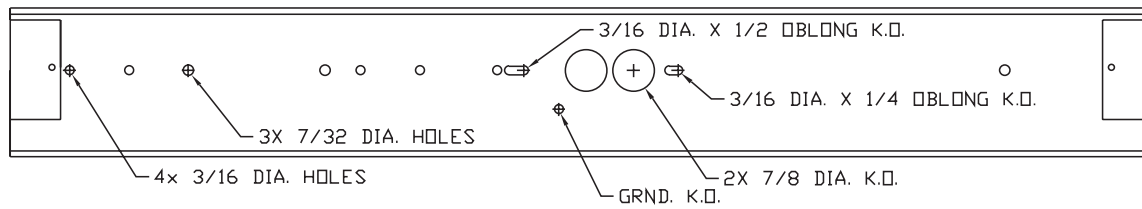

“CB”

**TOP
W/O DIFFUSER**

COVER

END W/O PLATE

END PLATE

STANDARD PAIR HAS KOS
ON BOTH ENDS.
ALSO AVAILABLE WITHOUT KOS

DIFFUSER

T8	
SIZE	LENGTH
(1 OR 2) 17W	24-1/4
(1 OR 2) 25W	36-1/4
(1 OR 2) 32W	48-1/4

T12	
SIZE	LENGTH
(1 OR 2) 20W	24-1/4
(1 OR 2) 30W	36-1/4
(1 OR 2) 40W	48-1/4