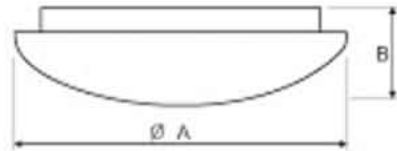

Engineering Dimensions

Item No.	Length (A)	Deep(B)	Watts
C22-UFO	11"	3.62"	1 X 22W (Circle-Line) 2 X13W (PL)
* C32-UFO	13.8"	3.96"	22W + 32W (Circle-Line) X13W (PL)

* Available with battery back up.

Call us for different lamp voltages combinations.